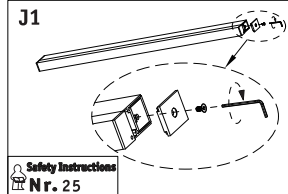

Safety Instructions
Nr. 25

Safety Instructions
Nr. 25

A, B, C, D, E, F, G, H, I, J, K