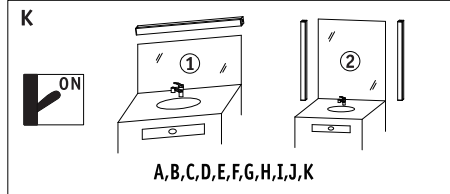

Safety Instructions
Nr. 25

Safety Instructions
Nr. 25

A, B, C, D, E, F, G, H, I, J, K